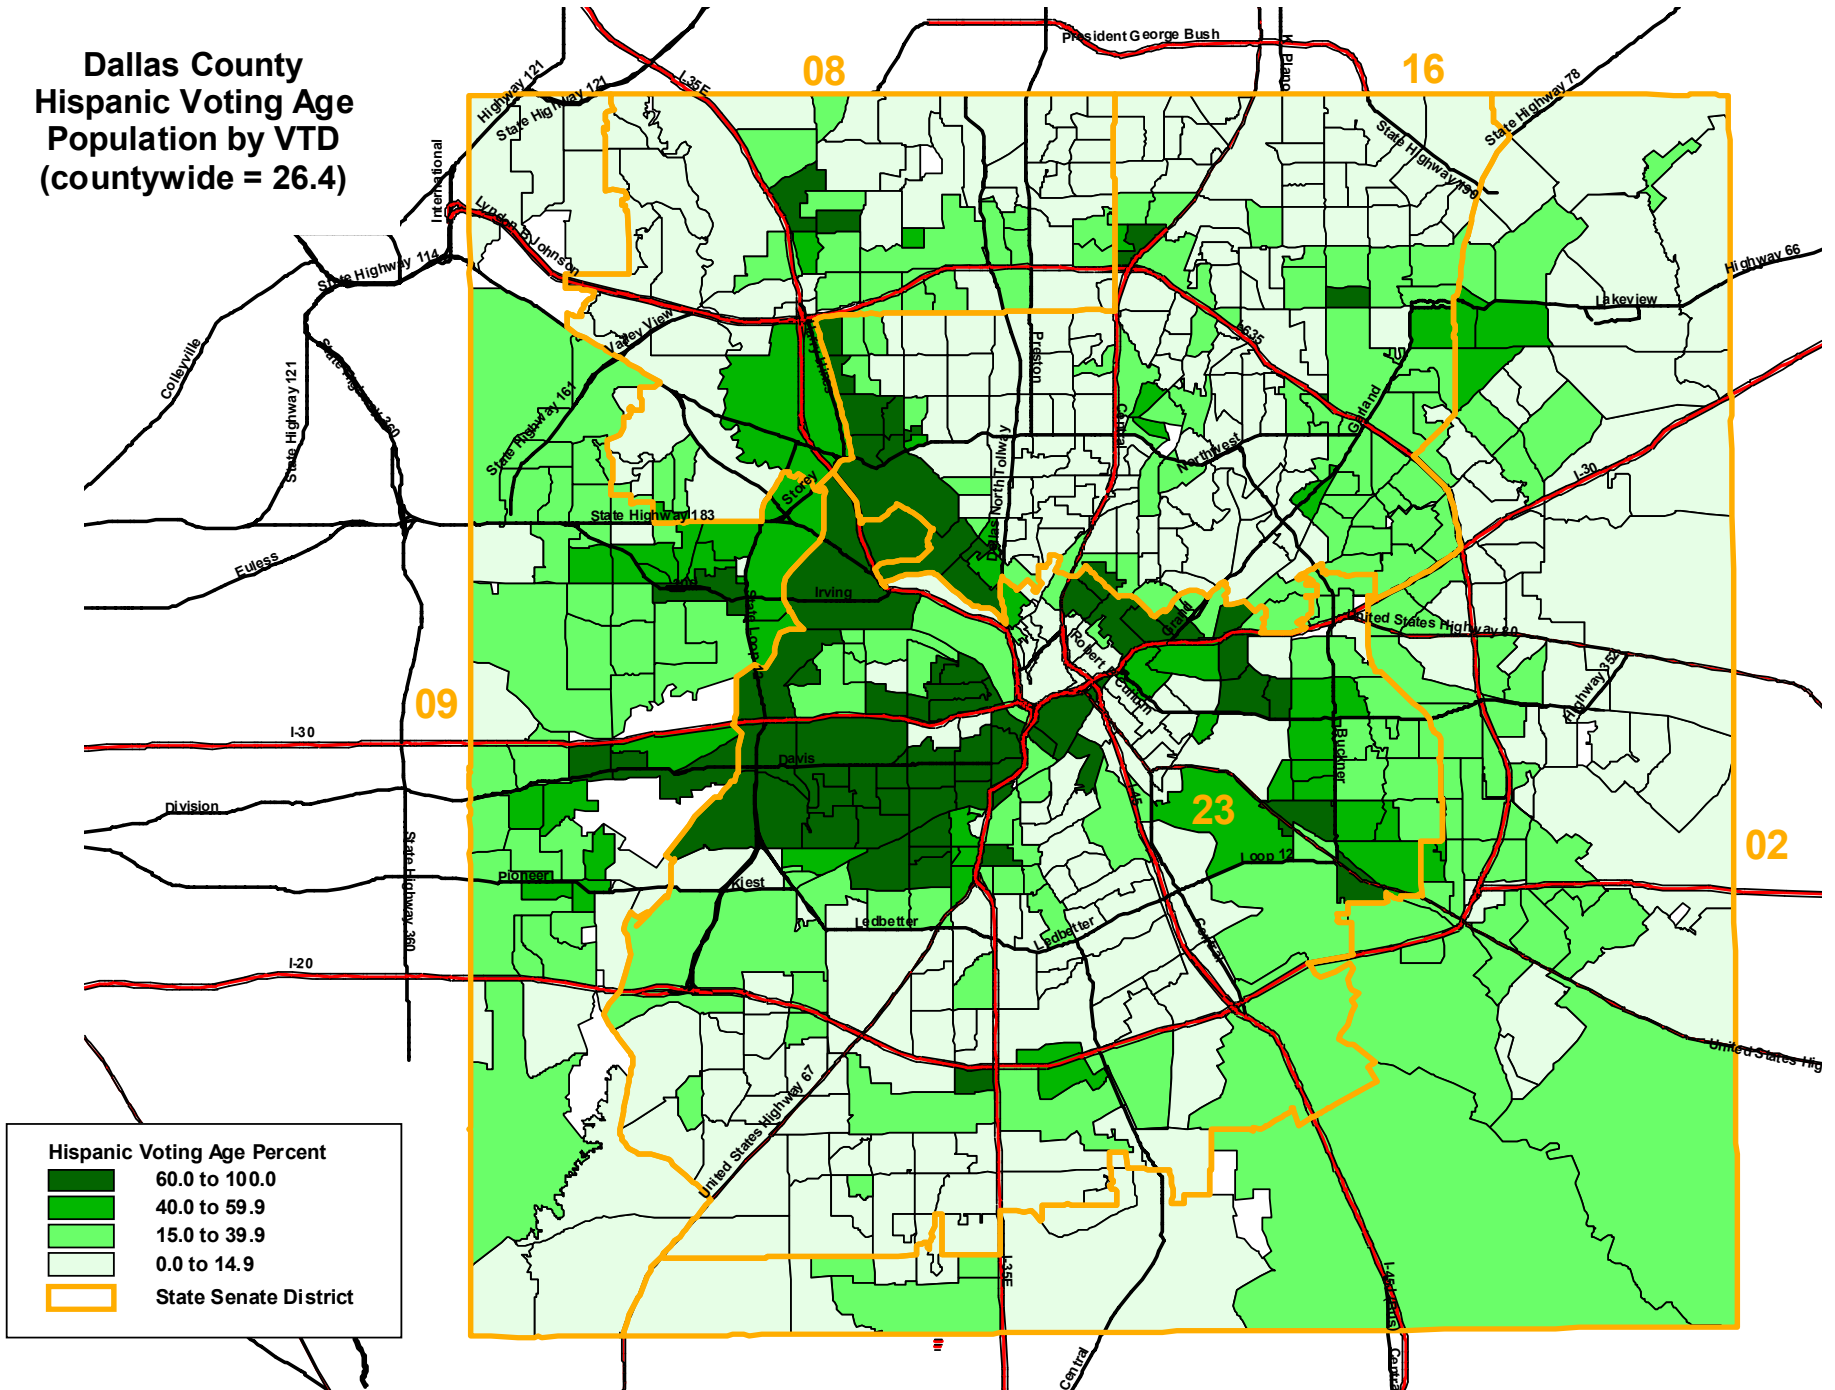

**Dallas County
Hispanic Voting Age
Population by VTD
(countywide = 26.4)**

Hispanic Voting Age Percent	
	60.0 to 100.0
	40.0 to 59.9
	15.0 to 39.9
	0.0 to 14.9
	State Senate District