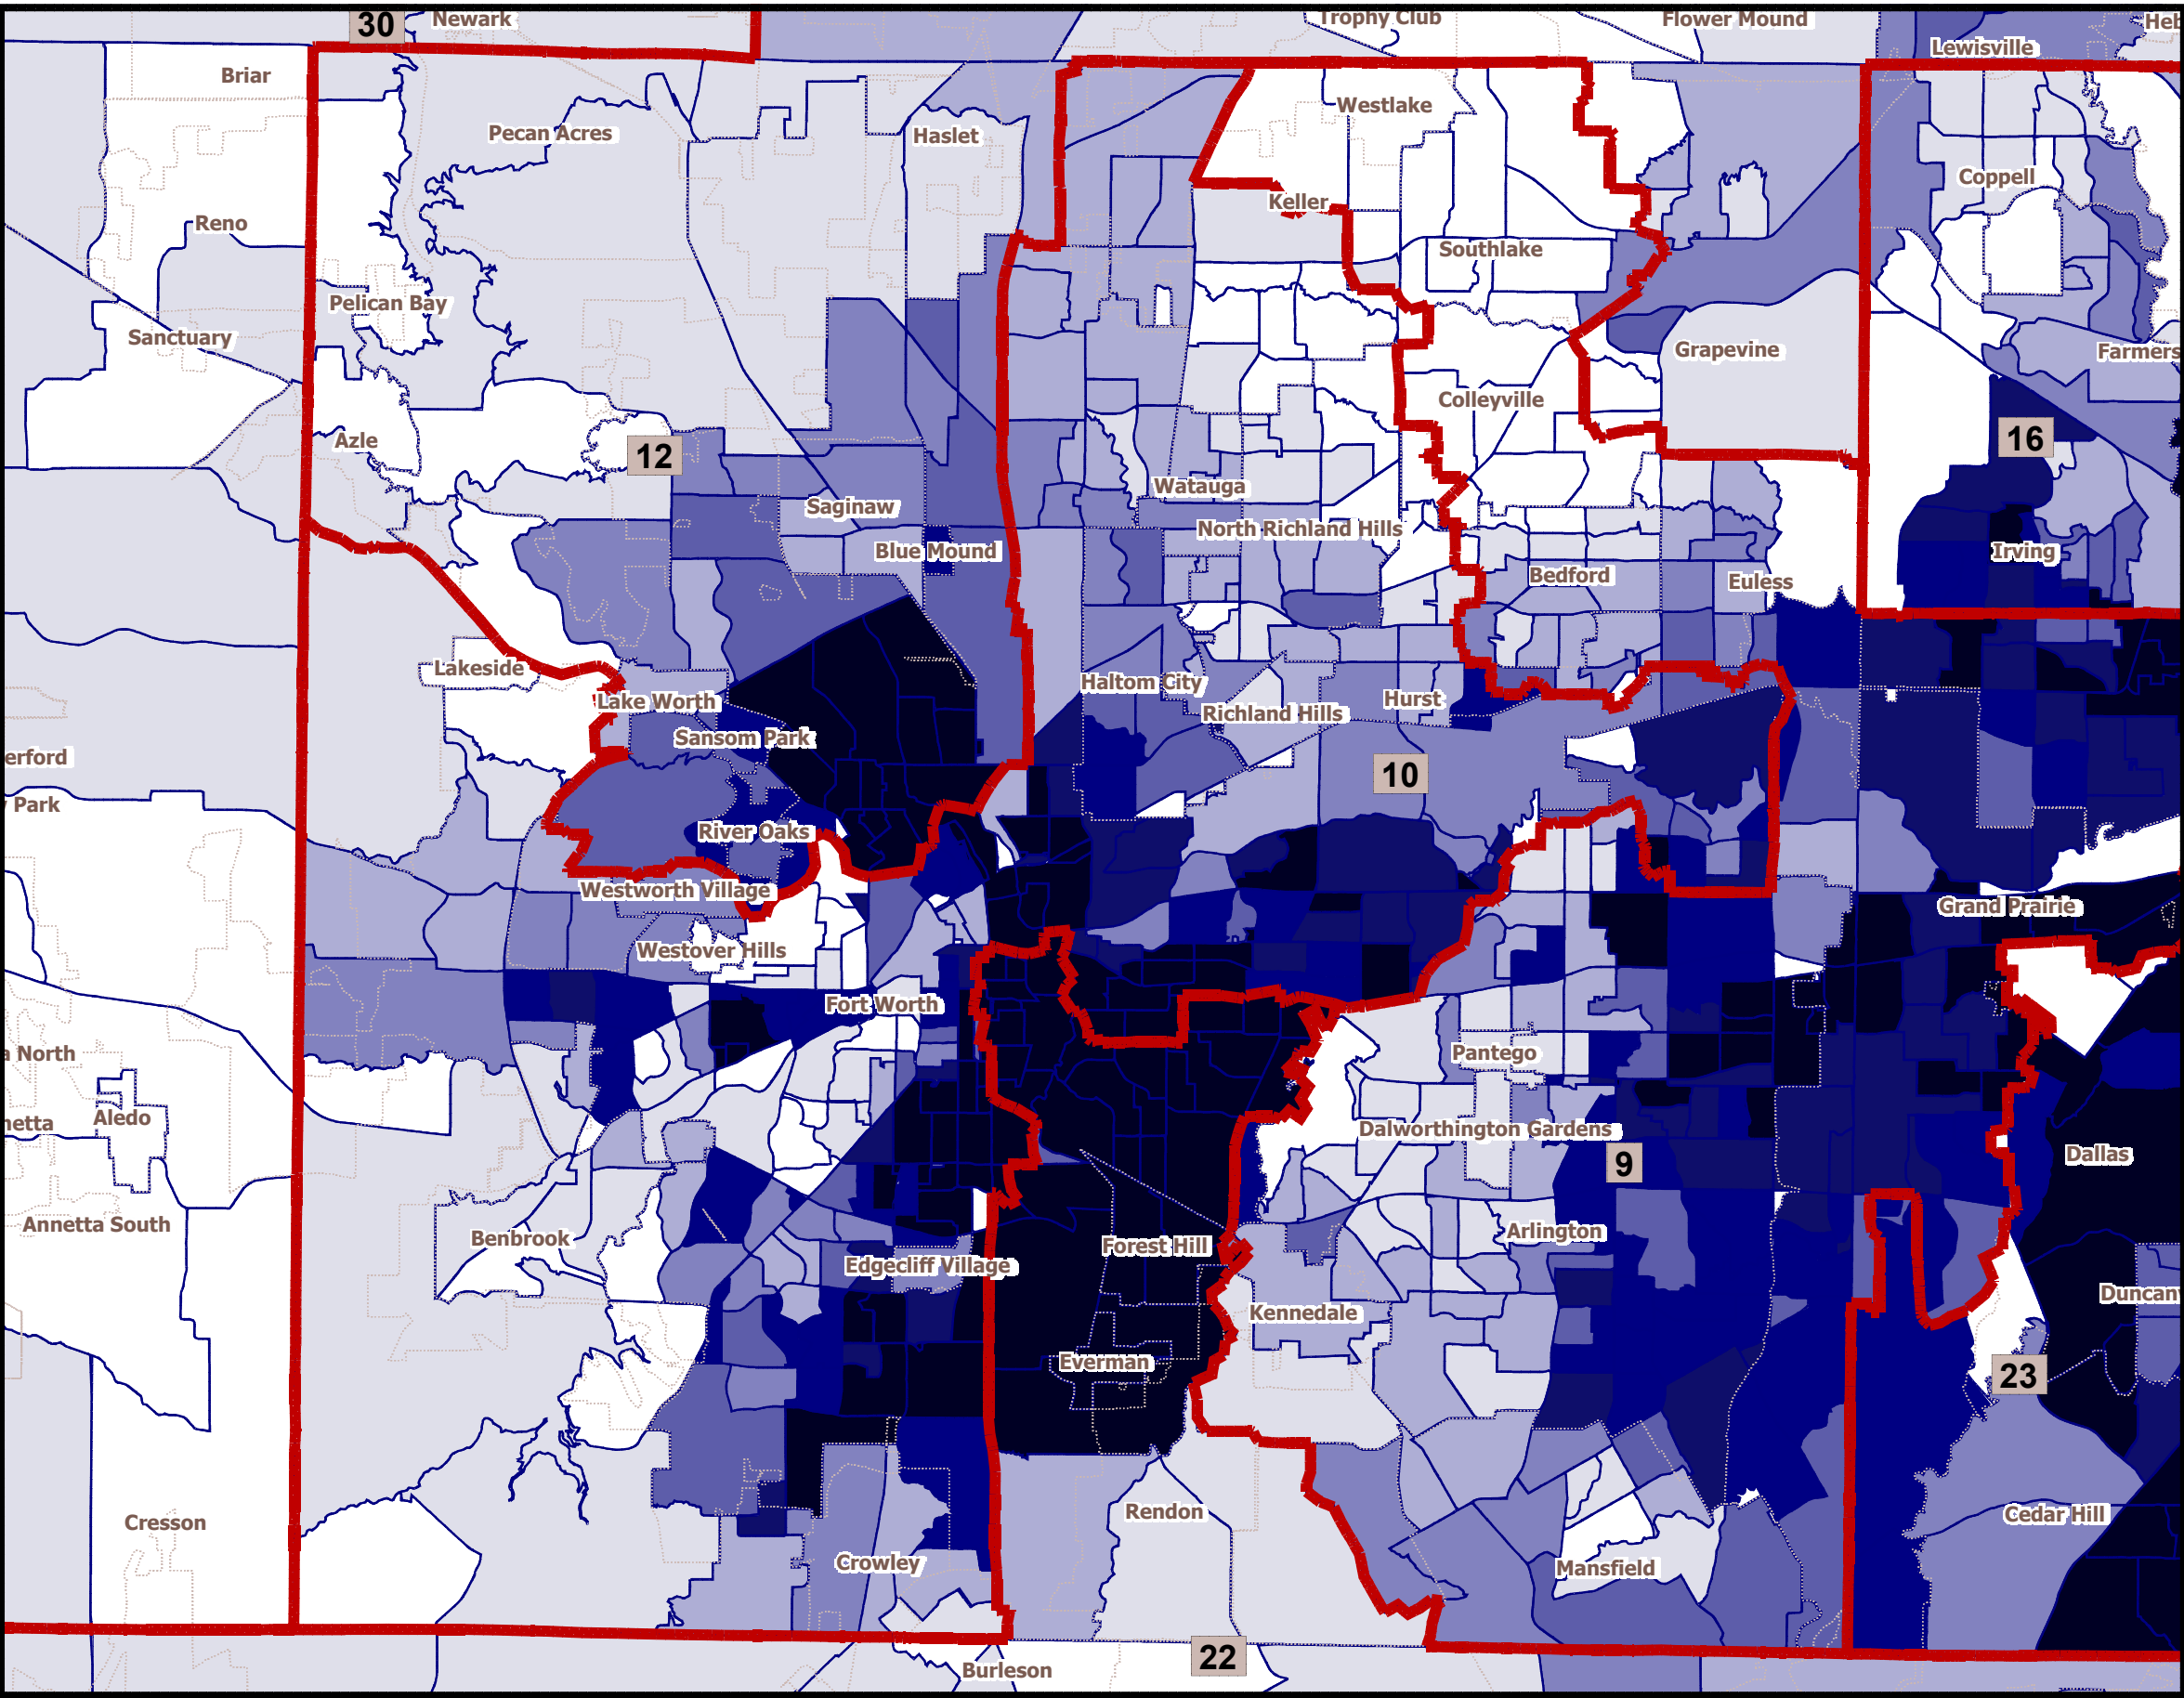

# Tarrant County, TX

**Texas Senate Senate**  
 Enacted by the 82nd Legislature, 2011

**Black + Hispanic  
 Population by VTD**

**Map layers**

- Voting District
- Districts

**Black + Hisp PCT**

- 0.0% to 10.0%
- 10.0% to 20.0%
- 20.0% to 30.0%
- 30.0% to 40.0%
- 40.0% to 50.0%
- 50.0% to 60.0%
- 60.0% to 70.0%
- 70.0% to 100.0%

0 2 4 6  
 Miles