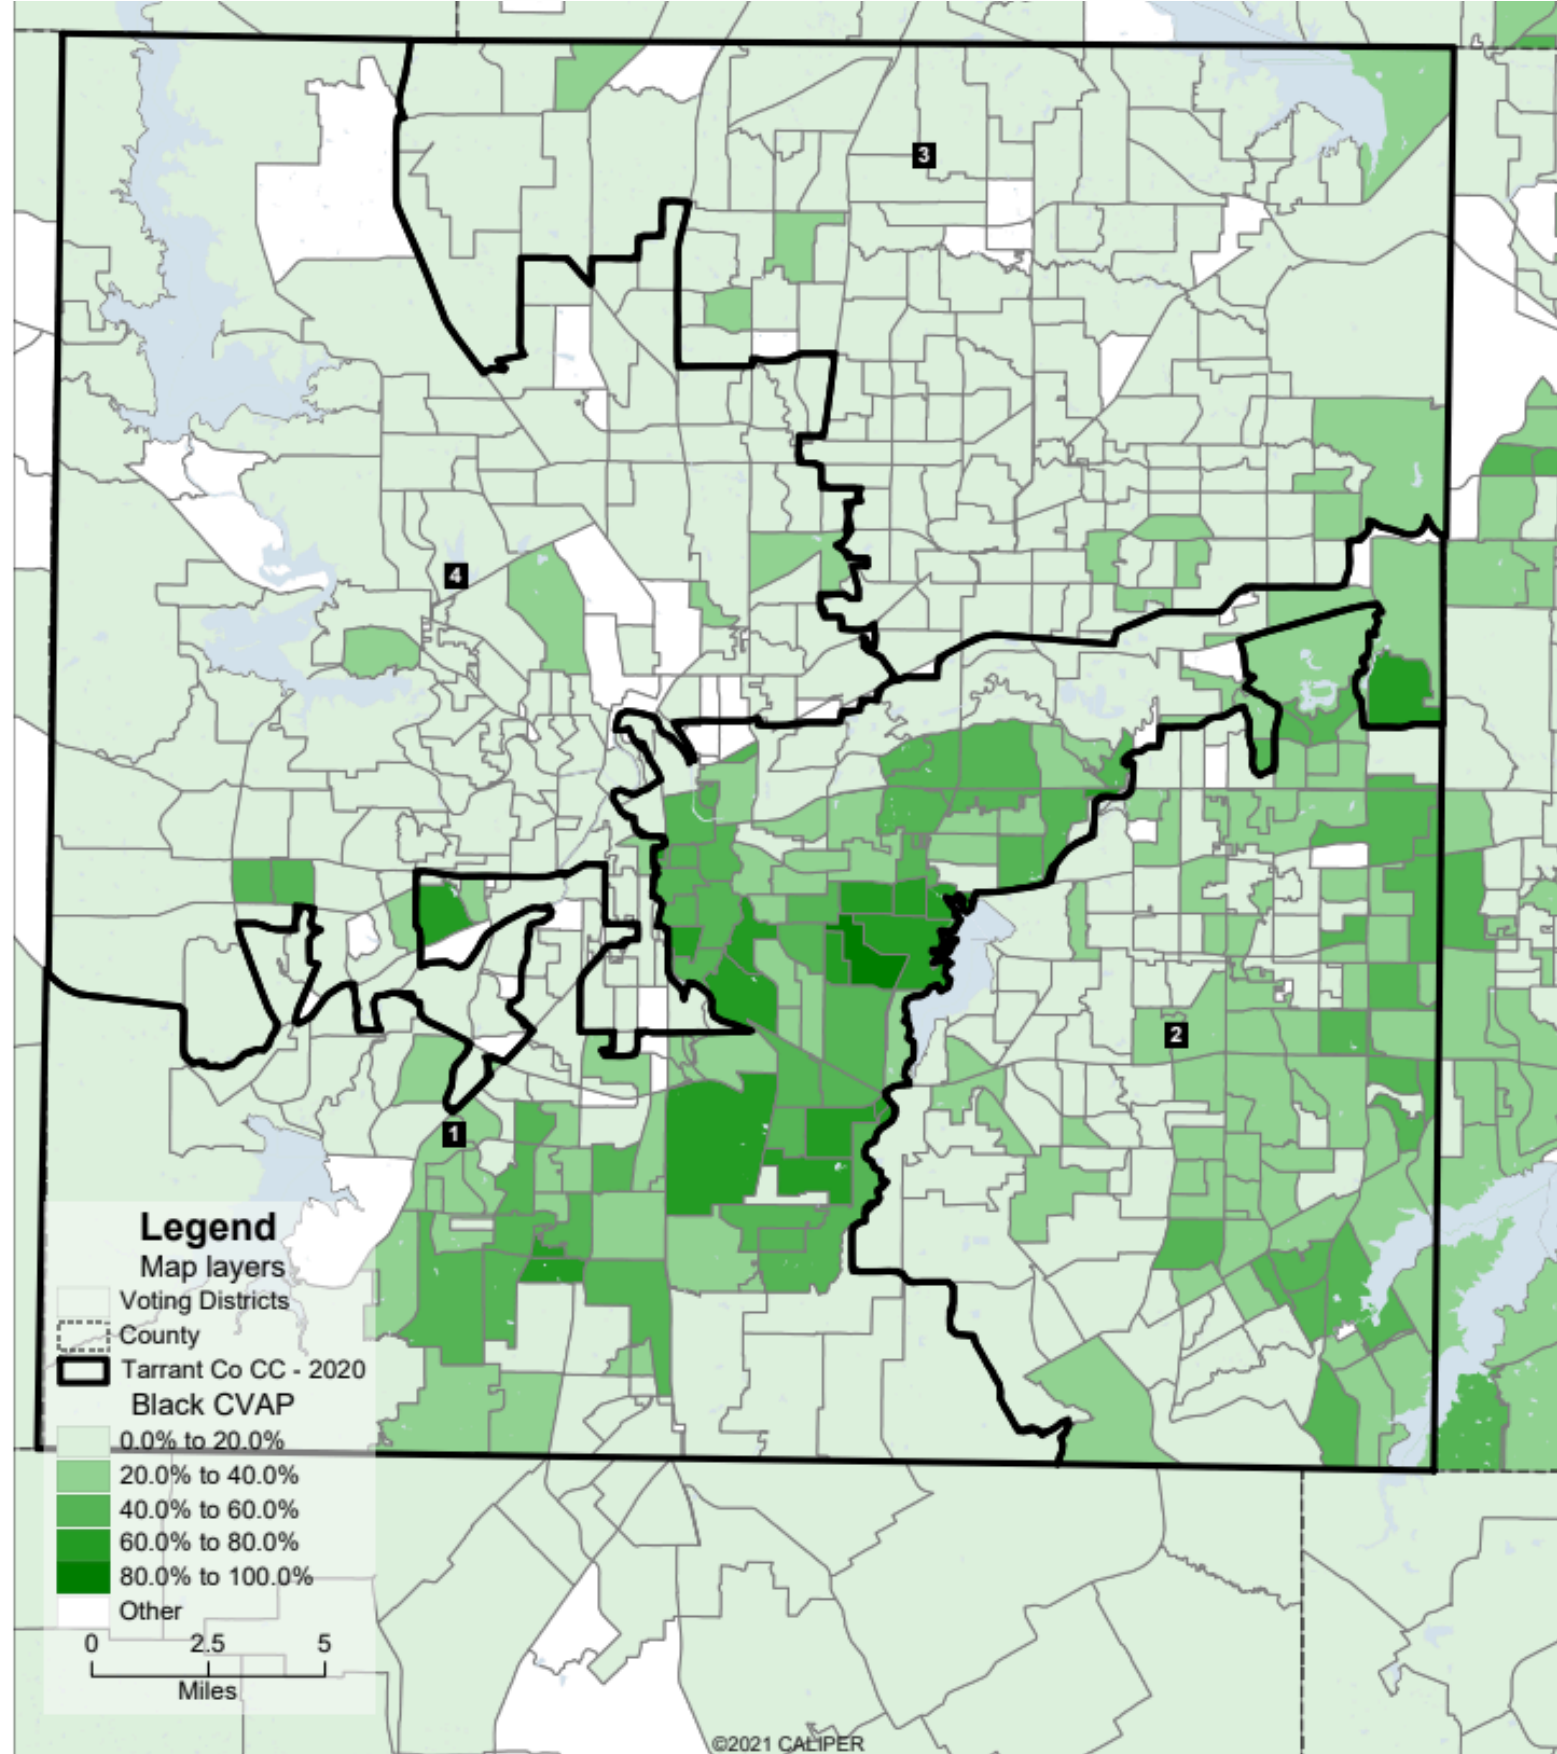

Current Tarrant County Commissioner Precincts - Adopted 2021

Current Tarrant County Commissioner Precincts - Adopted 2021
 Black Citizen Voting Age Population Shading

PILF Map 1 - Tarrant County Commissioner Precincts
 Black Citizen Voting Age Population Shading

Current Tarrant County Commissioner Precincts - Adopted 2021
Hispanic Citizen Voting Age Population Shading

PILF Map 1 - Tarrant County Commissioner Precincts
Hispanic Citizen Voting Age Population Shading

Current Tarrant County Commissioner Precincts - Adopted 2021
 Black + Hispanic Citizen Voting Age Population Shading

PILF Map 1 - Tarrant County Commissioner Precincts
 Black + Hispanic Citizen Voting Age Population Shading