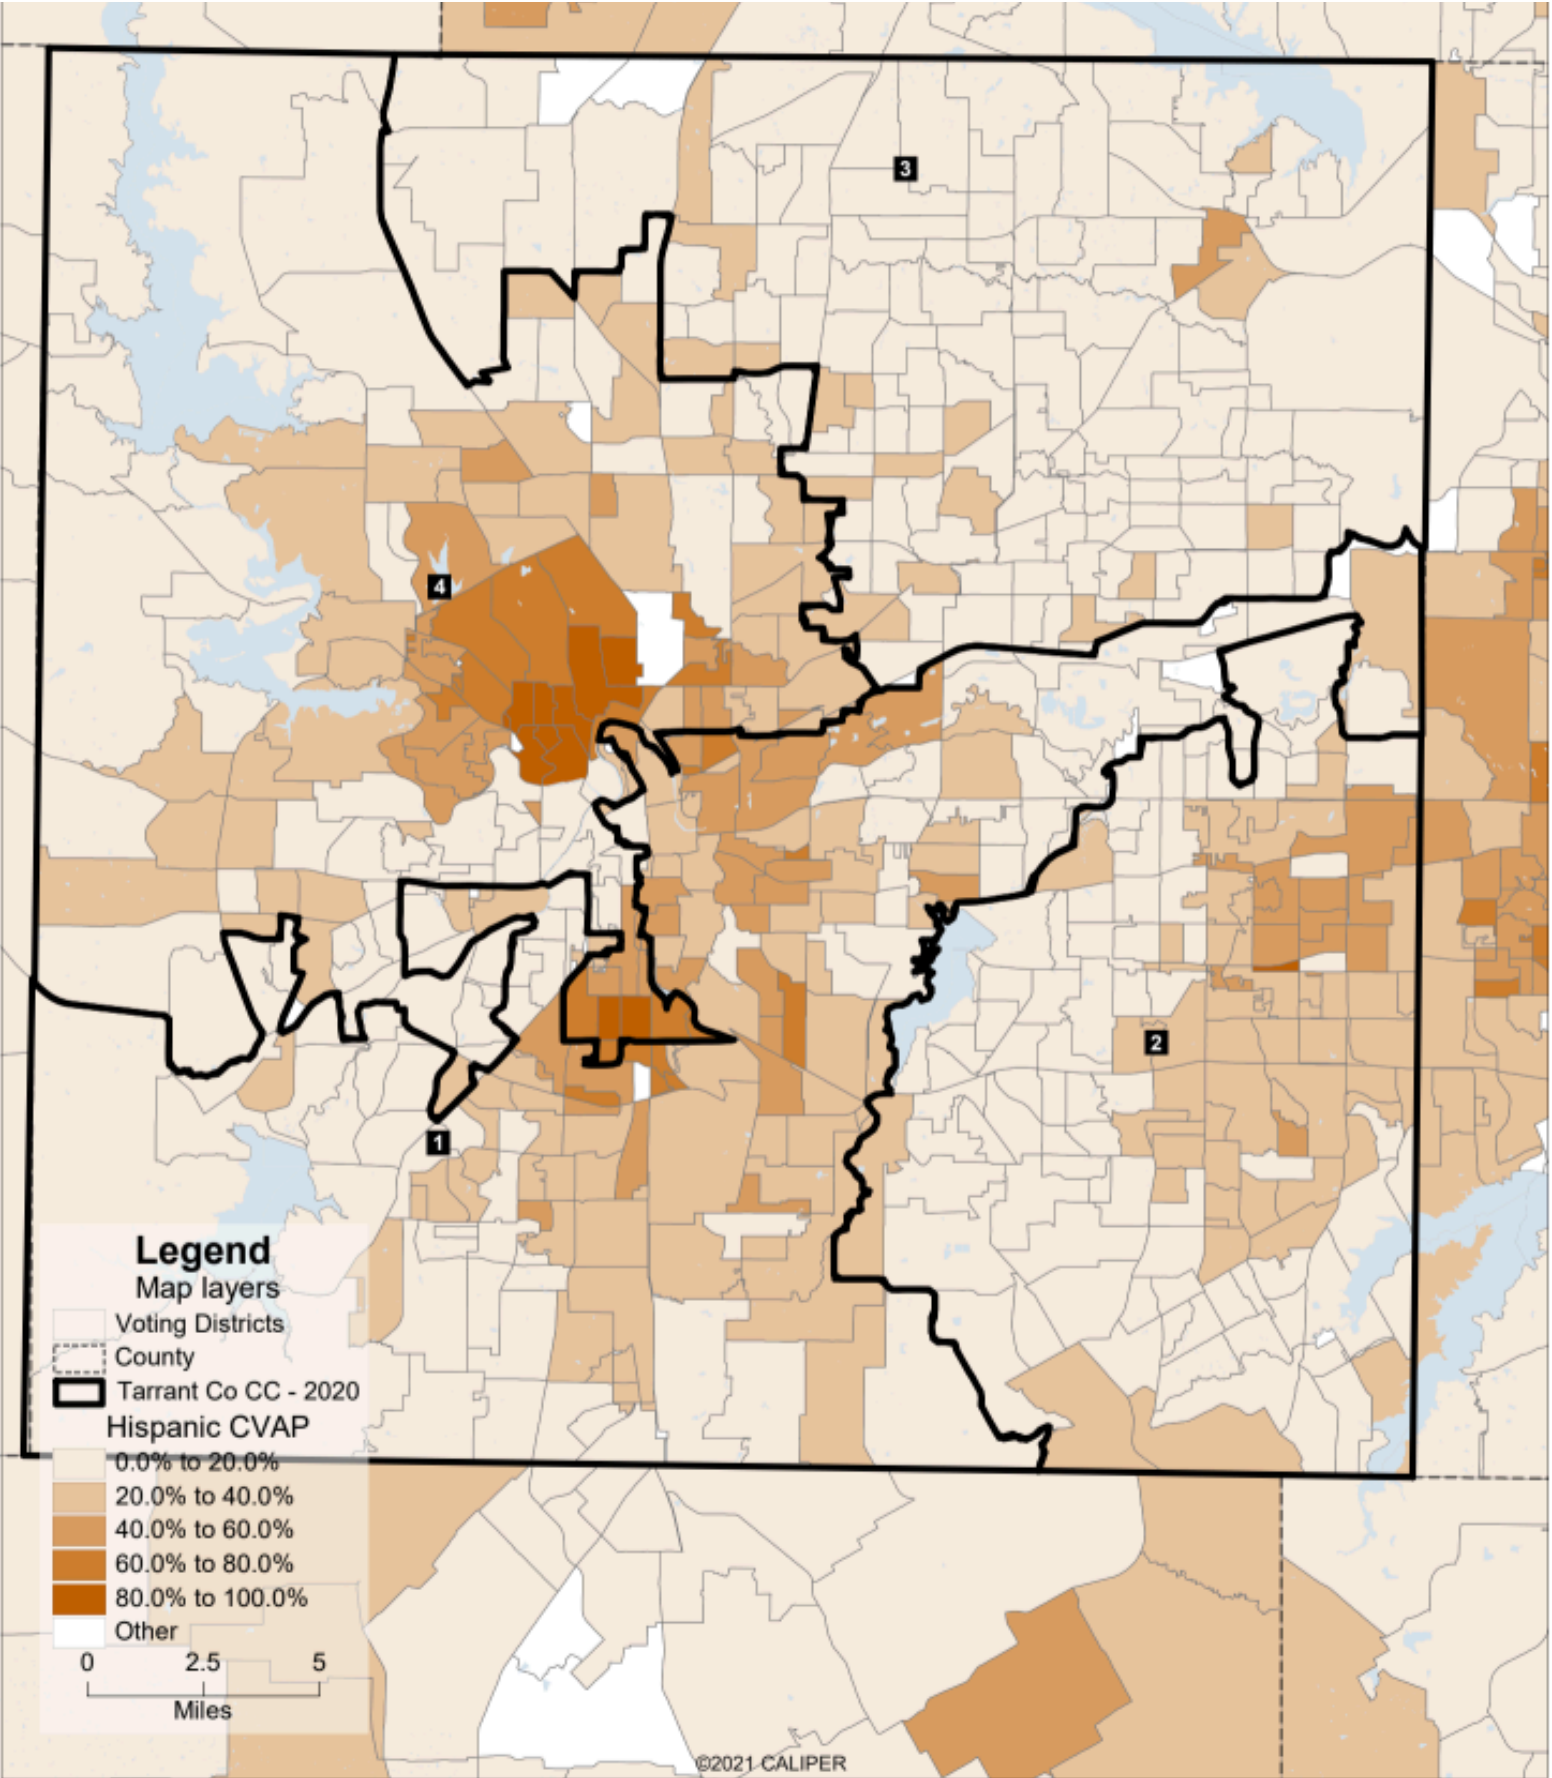

Current Tarrant County Commissioner Precincts - Adopted 2021

Current Tarrant County Commissioner Precincts - Adopted 2021
 Black Citizen Voting Age Population Shading

PILF Map 1 - Tarrant County Commissioner Precincts
 Black Citizen Voting Age Population Shading

Current Tarrant County Commissioner Precincts - Adopted 2021
Hispanic Citizen Voting Age Population Shading

PILF Map 1 - Tarrant County Commissioner Precincts
Hispanic Citizen Voting Age Population Shading

Current Tarrant County Commissioner Precincts - Adopted 2021
 Black + Hispanic Citizen Voting Age Population Shading

PILF Map 1 - Tarrant County Commissioner Precincts
 Black + Hispanic Citizen Voting Age Population Shading