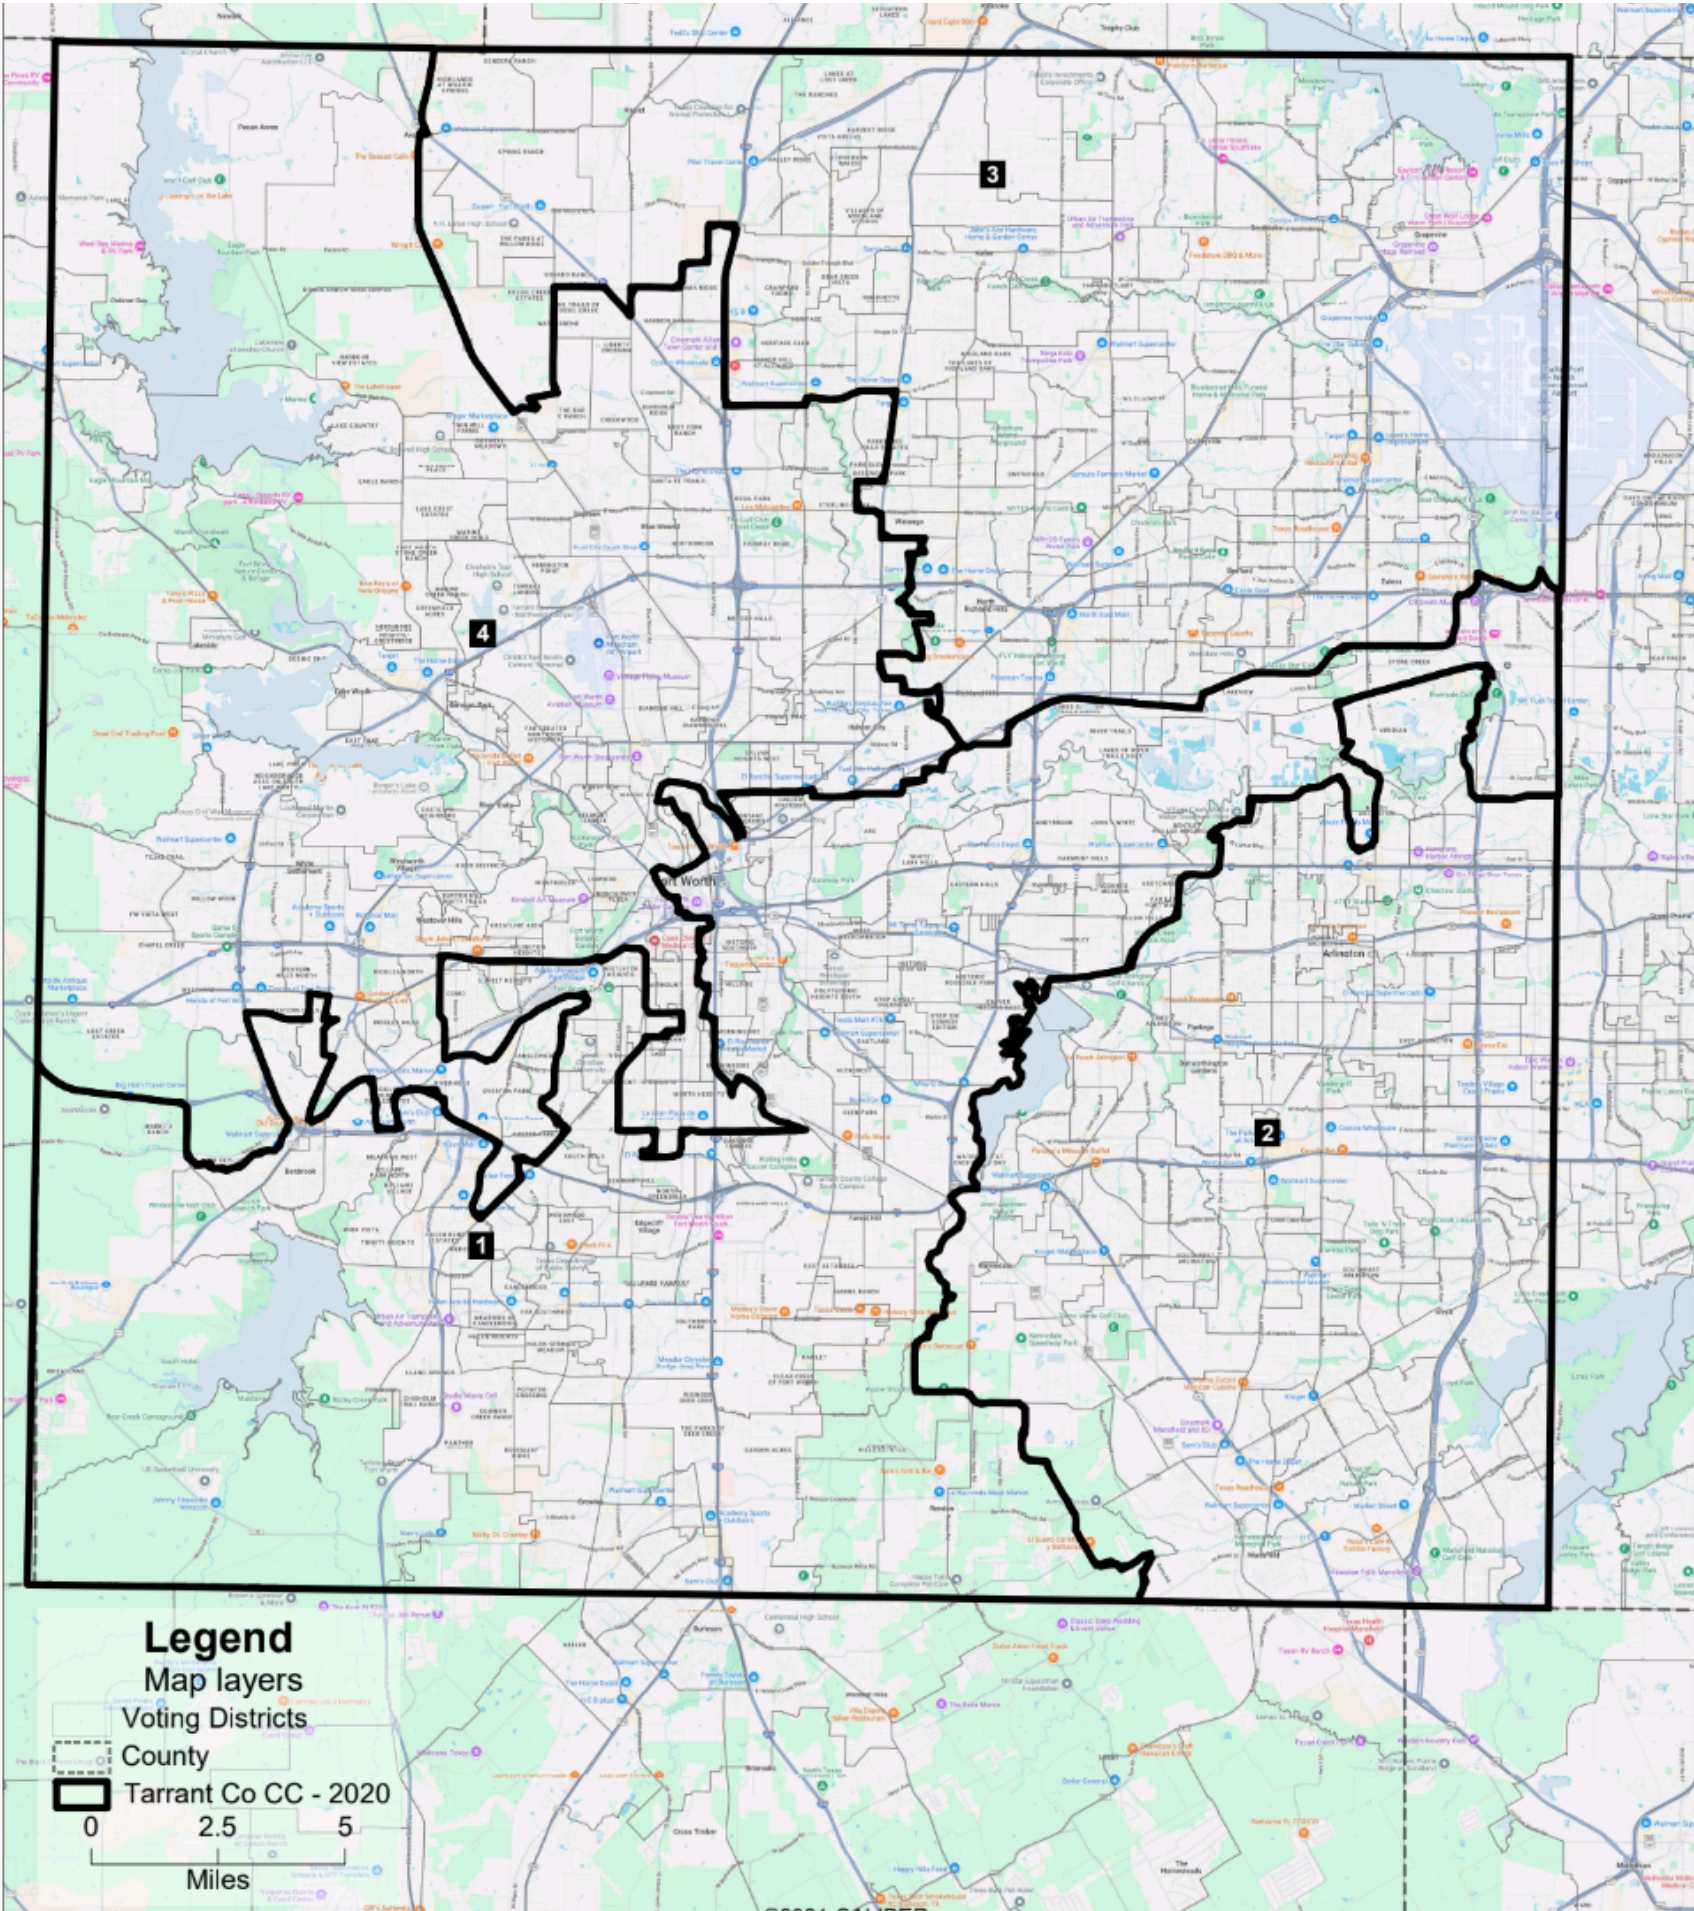

Current Tarrant County Commissioner Precincts - Adopted 2021

Current Tarrant County Commissioner Precincts - Adopted 2021
 Black Citizen Voting Age Population Shading

PILF Map 1 - Tarrant County Commissioner Precincts
 Black Citizen Voting Age Population Shading

Current Tarrant County Commissioner Precincts - Adopted 2021
Hispanic Citizen Voting Age Population Shading

PILF Map 1 - Tarrant County Commissioner Precincts
Hispanic Citizen Voting Age Population Shading

Current Tarrant County Commissioner Precincts - Adopted 2021
 Black + Hispanic Citizen Voting Age Population Shading

PILF Map 1 - Tarrant County Commissioner Precincts
 Black + Hispanic Citizen Voting Age Population Shading