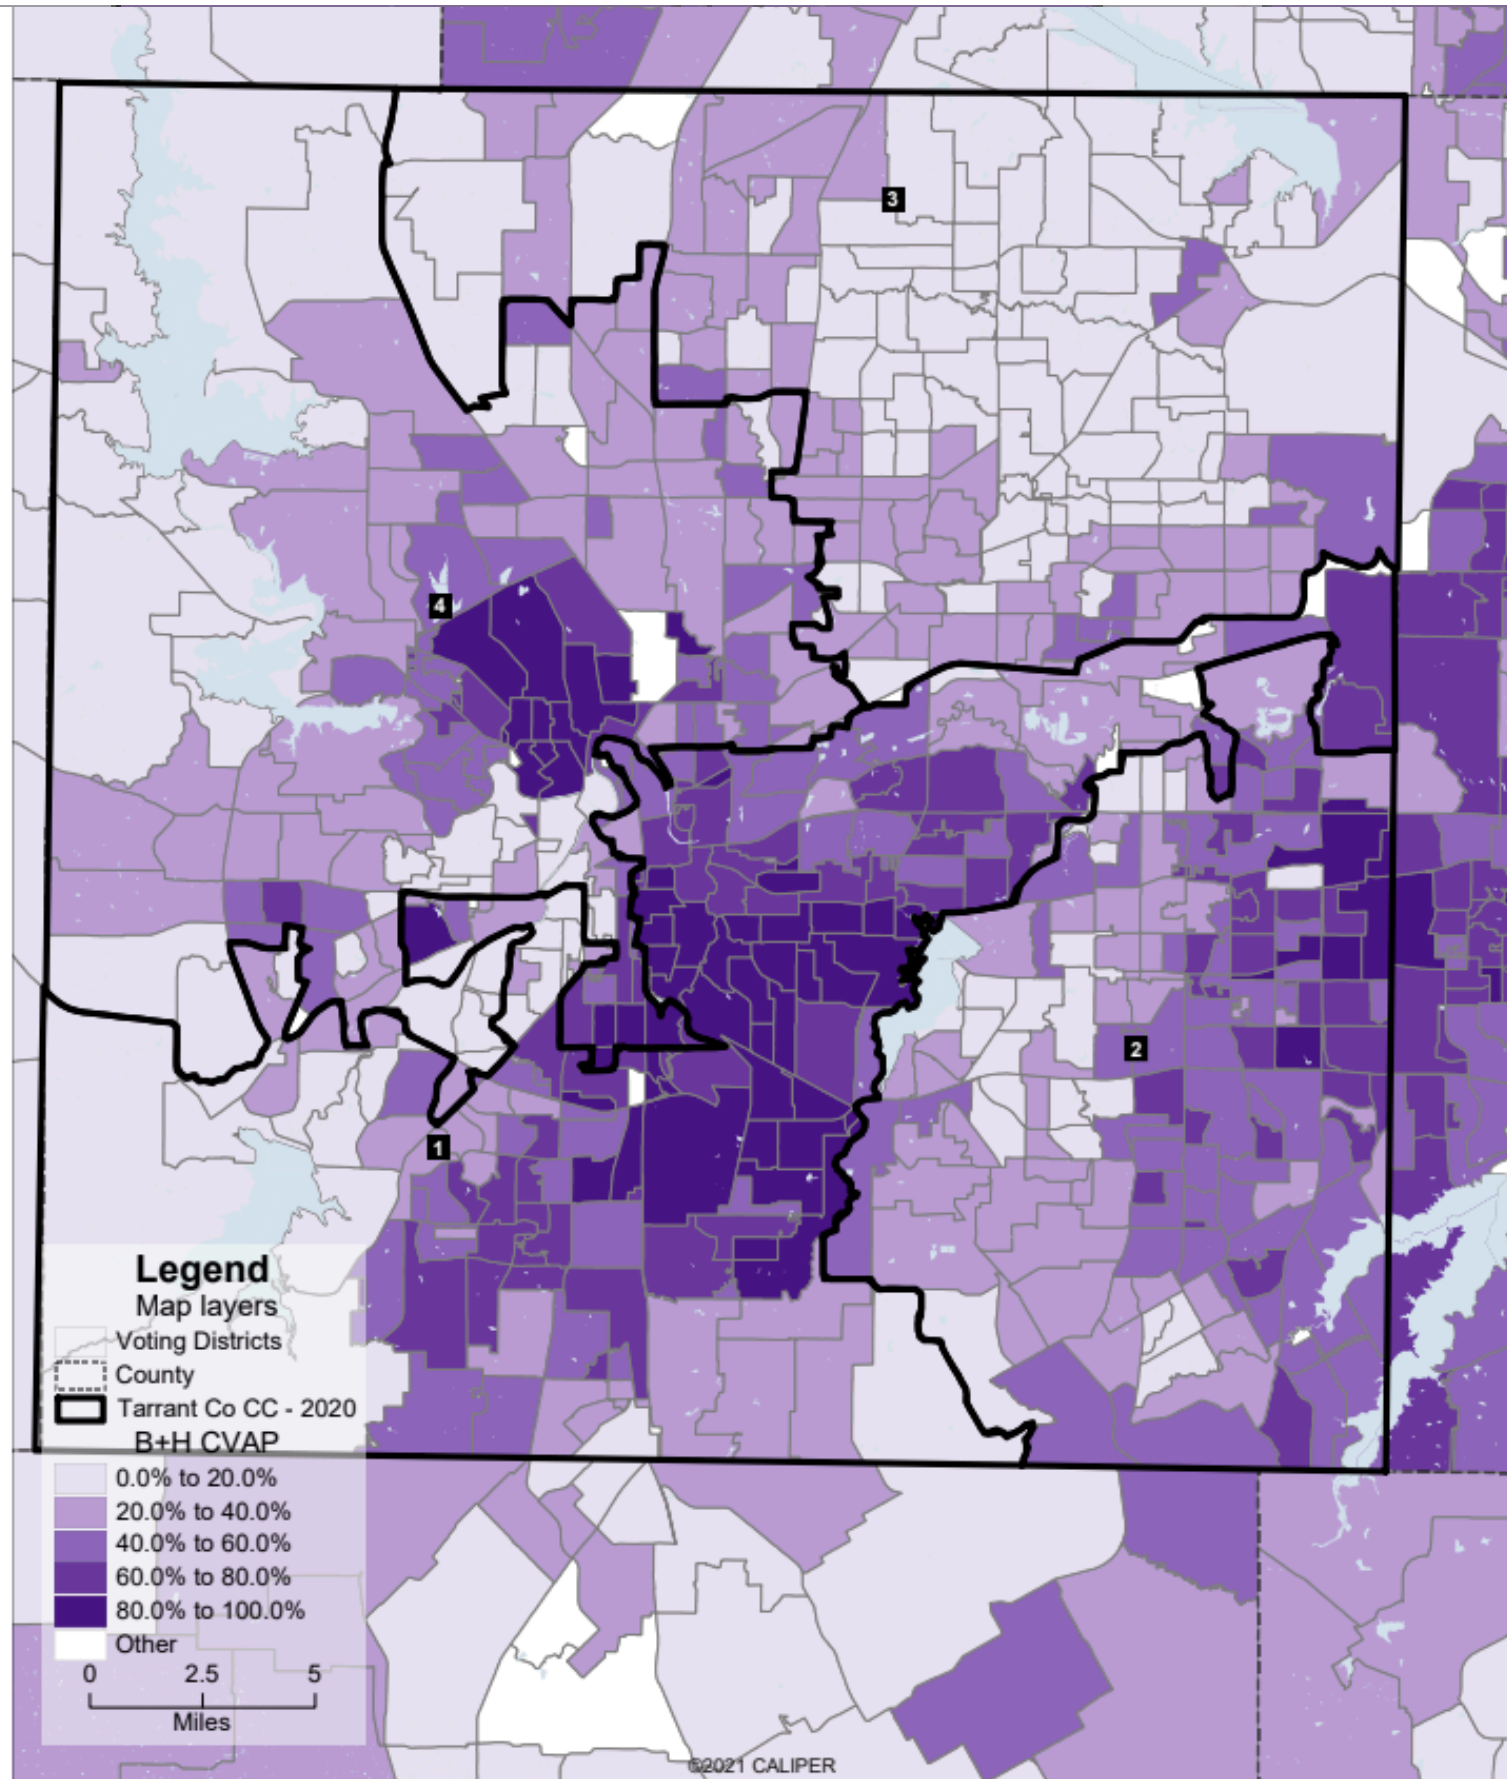

Current Tarrant County Commissioner Precincts - Adopted 2021

Current Tarrant County Commissioner Precincts - Adopted 2021
 Black Citizen Voting Age Population Shading

PILF Map 1 - Tarrant County Commissioner Precincts
 Black Citizen Voting Age Population Shading

Current Tarrant County Commissioner Precincts - Adopted 2021
Hispanic Citizen Voting Age Population Shading

PILF Map 1 - Tarrant County Commissioner Precincts
Hispanic Citizen Voting Age Population Shading

Current Tarrant County Commissioner Precincts - Adopted 2021
 Black + Hispanic Citizen Voting Age Population Shading

PILF Map 1 - Tarrant County Commissioner Precincts
 Black + Hispanic Citizen Voting Age Population Shading