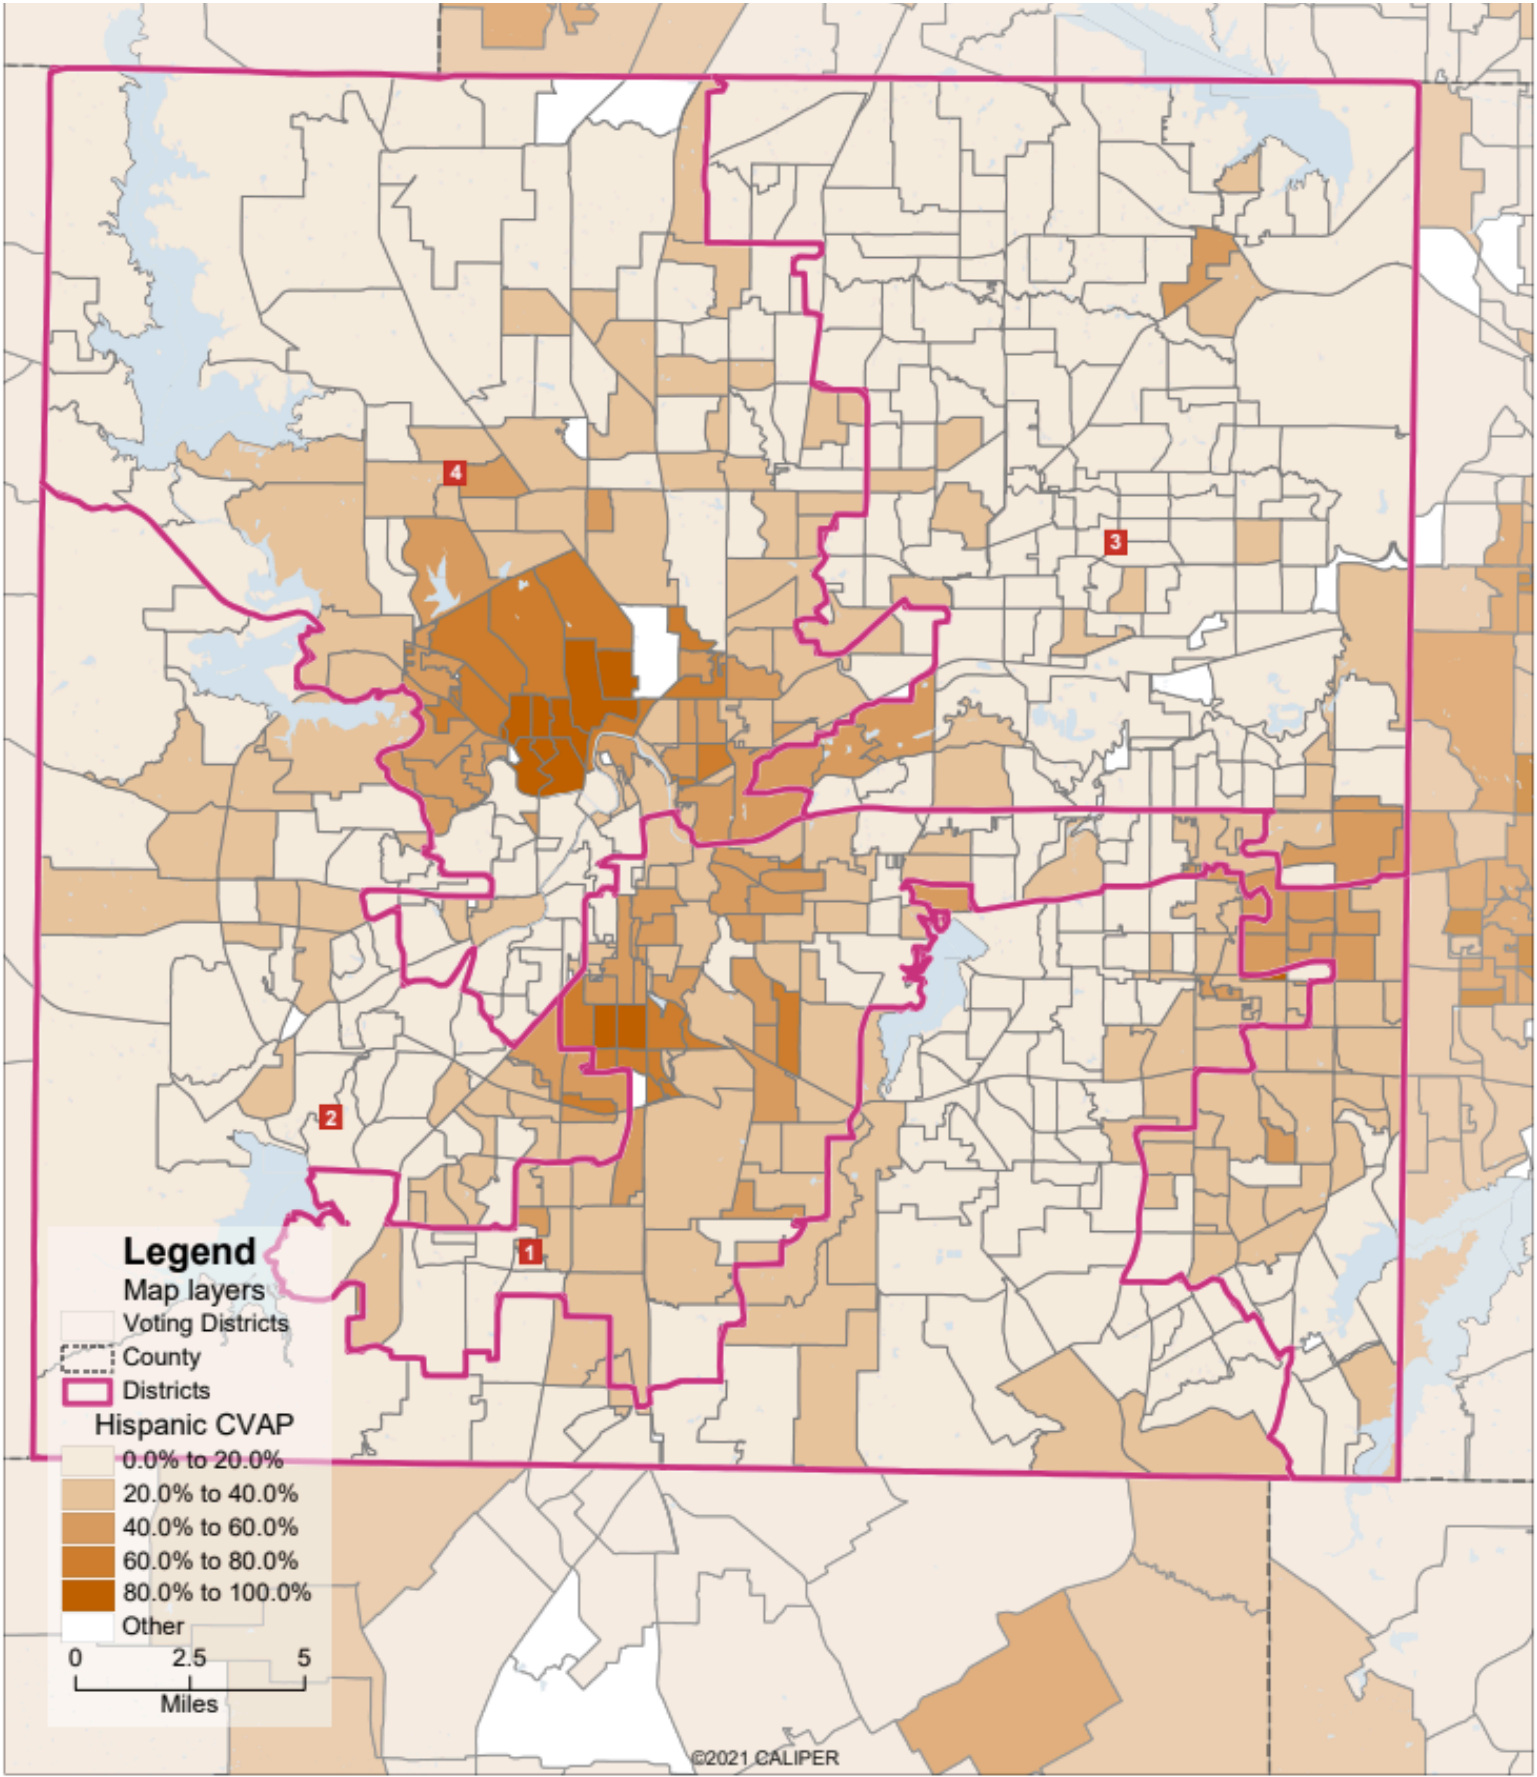

Current Tarrant County Commissioner Precincts - Adopted 2021

Current Tarrant County Commissioner Precincts - Adopted 2021
 Black Citizen Voting Age Population Shading

PILF Map 1 - Tarrant County Commissioner Precincts
 Black Citizen Voting Age Population Shading

Current Tarrant County Commissioner Precincts - Adopted 2021
Hispanic Citizen Voting Age Population Shading

PILF Map 1 - Tarrant County Commissioner Precincts
Hispanic Citizen Voting Age Population Shading

Current Tarrant County Commissioner Precincts - Adopted 2021
 Black + Hispanic Citizen Voting Age Population Shading

PILF Map 1 - Tarrant County Commissioner Precincts
 Black + Hispanic Citizen Voting Age Population Shading