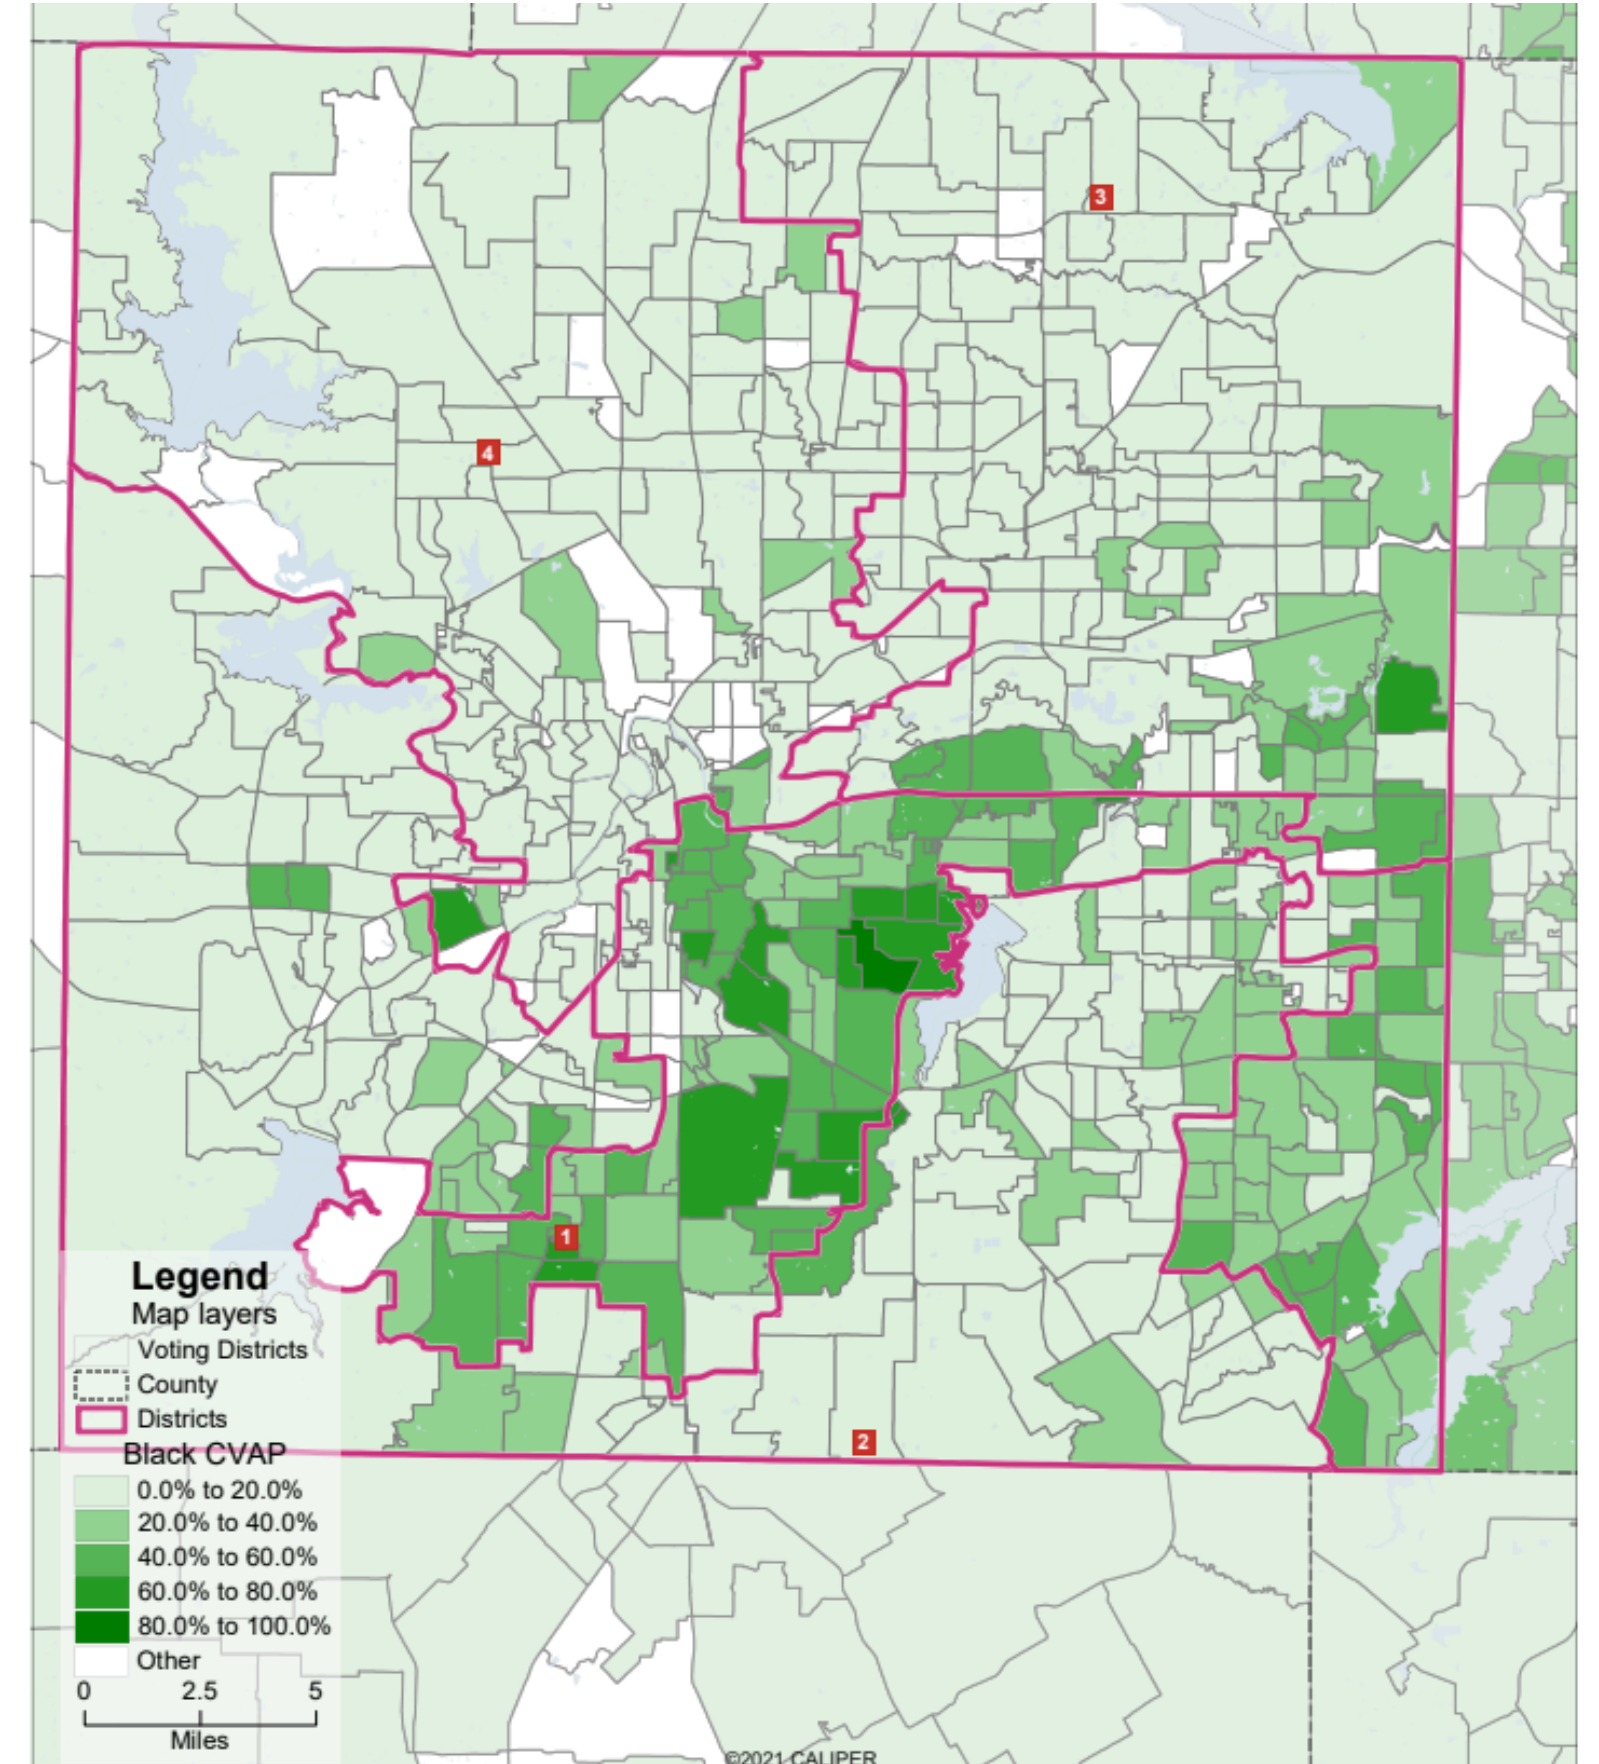

Current Tarrant County Commissioner Precincts - Adopted 2021

Current Tarrant County Commissioner Precincts - Adopted 2021
 Black Citizen Voting Age Population Shading

PILF Map 1 - Tarrant County Commissioner Precincts
 Black Citizen Voting Age Population Shading

Current Tarrant County Commissioner Precincts - Adopted 2021
Hispanic Citizen Voting Age Population Shading

PILF Map 1 - Tarrant County Commissioner Precincts
Hispanic Citizen Voting Age Population Shading

Current Tarrant County Commissioner Precincts - Adopted 2021
 Black + Hispanic Citizen Voting Age Population Shading

PILF Map 1 - Tarrant County Commissioner Precincts
 Black + Hispanic Citizen Voting Age Population Shading